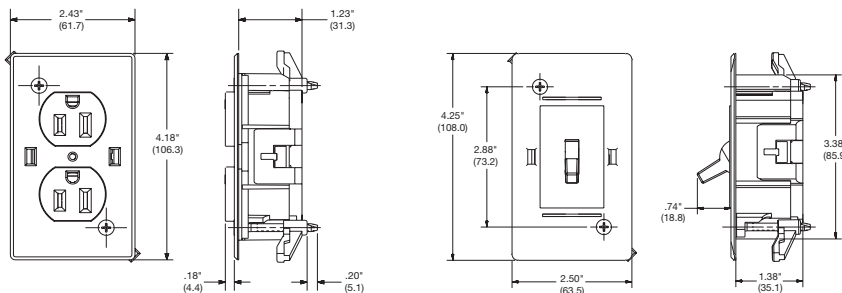

Switches

Fashion Series

Conventional

	15A, 120 Volt, Single-Pole Single Gang	15A, 120 Volt, Single-Pole Gangable	15A, 120 Volt, Three-Way Gangable	15A, 120 Volt, Single Gang	15A, 120 Volt, Gangable	15A, 120 Volt, Three-Way Gangable
Color	15A, 120 Volt, Single-Pole Single Gang	15A, 120 Volt, Single-Pole Gangable	15A, 120 Volt, Three-Way Gangable	15A, 120 Volt, Single Gang	15A, 120 Volt, Gangable	15A, 120 Volt, Three-Way Gangable
White	WDSDU151WT	WDSDU151WTG	WDSDU153WTG	WDSU151WT	WDSU151WTG	WDSU153WTG
Light Almond	—	WDSDU151LAG	—	—	—	—

Dimensions and Specifications

Self-contained wiring devices for use with #14 or #12 AWG wire-copper NM or NMB cable only.

FEATURES

- Quick, one-way assembly
- Impact-resistance thermoplastic
- Vibration-resistant IDC terminations (4 per contact)
- Accepts up to 3 layers of either #14 or #12 NM cables
- UL listed UL498
- CSA 22.2 Certified
- UV resistant